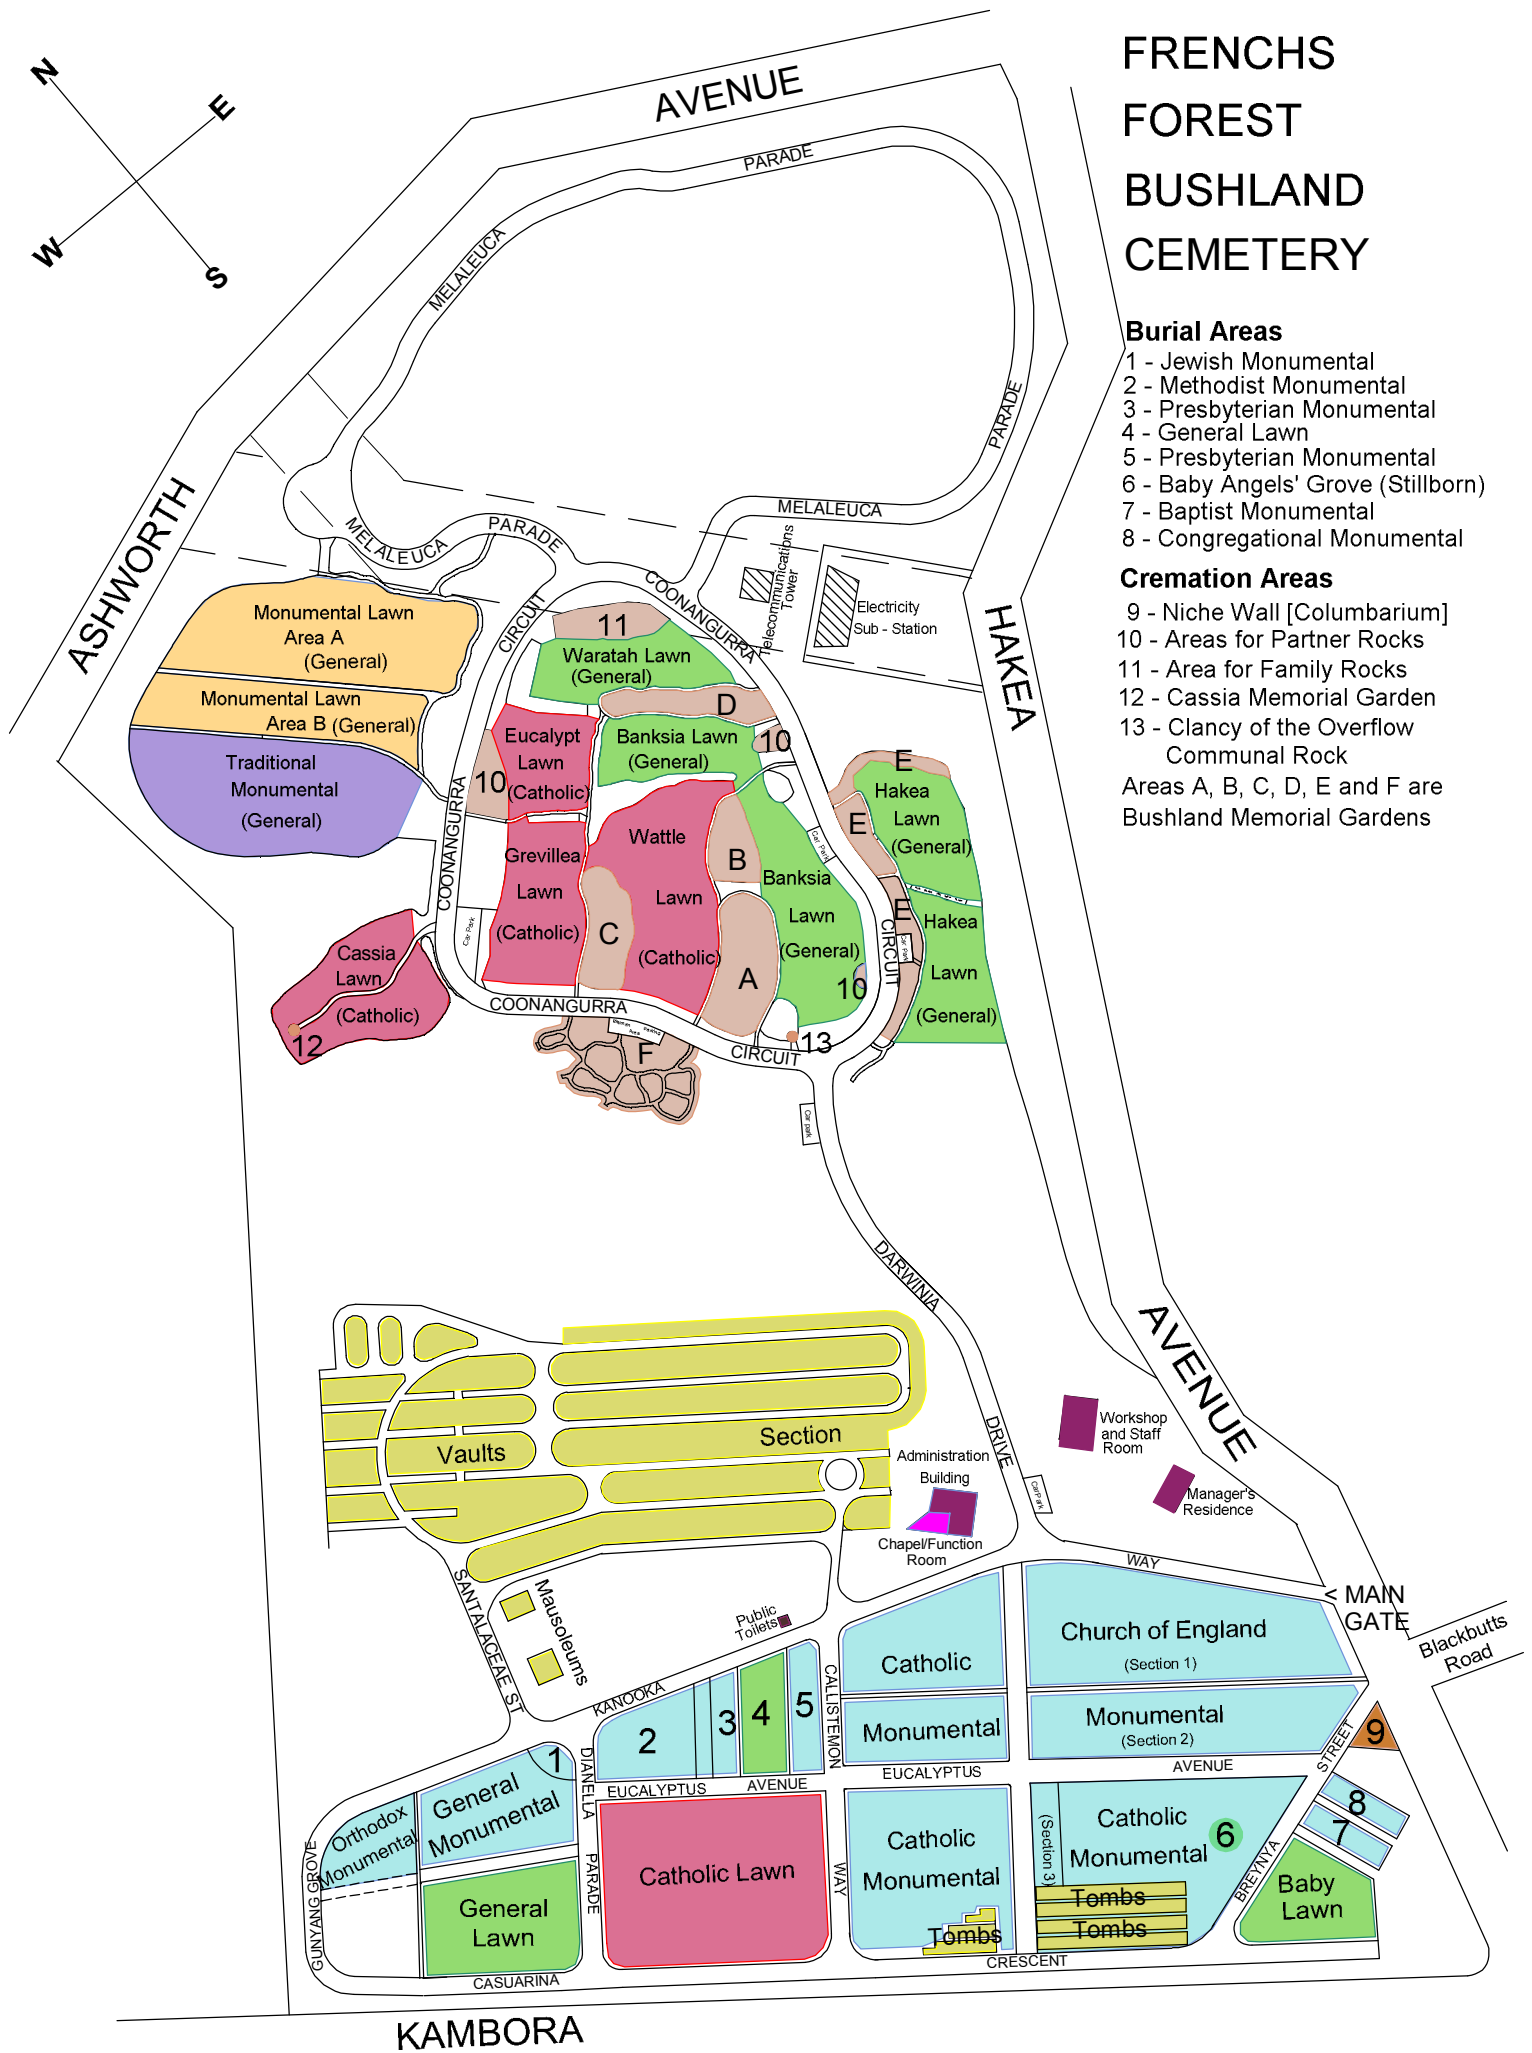

FRENCHS FOREST BUSHLAND CEMETERY

Burial Areas

- 1 - Jewish Monumental
- 2 - Methodist Monumental
- 3 - Presbyterian Monumental
- 4 - General Lawn
- 5 - Presbyterian Monumental
- 6 - Baby Angels' Grove (Stillborn)
- 7 - Baptist Monumental
- 8 - Congregational Monumental

Cremation Areas

- 9 - Niche Wall [Columbarium]
 - 10 - Areas for Partner Rocks
 - 11 - Area for Family Rocks
 - 12 - Cassia Memorial Garden
 - 13 - Clancy of the Overflow Communal Rock
- Areas A, B, C, D, E and F are Bushland Memorial Gardens

KAMBORA